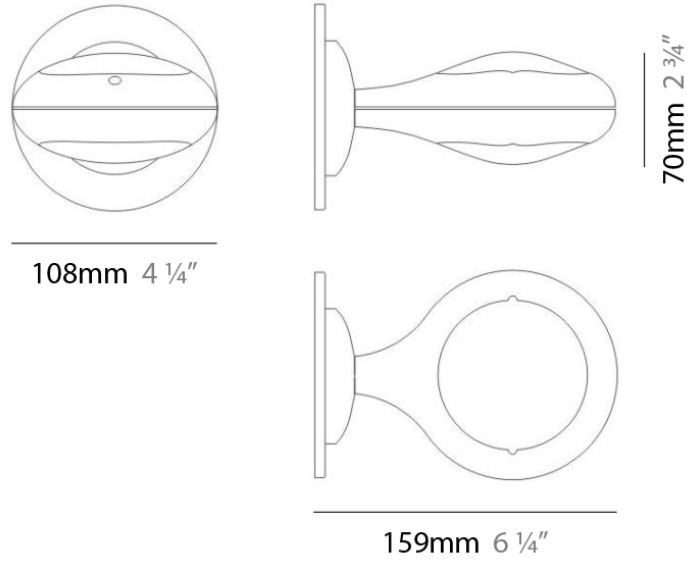

SPACE SURFACE

D93050

PROJECT	
TYPE	
NOTES	
QUANTITY	
DATE	

GENERAL

Series: Space
Brand: Milan
Division: Design
Mounting Type: Surface
Mounting Location: Wall
Subcategory: Up/Down Light

PHYSICAL

Shape: Oblong
Diameter (mm): 108
Diameter (in): 4 ¼
Height (mm): 70
Height (in): 2 ¾
Extension (mm): 159
Extension (in): 6 ¼
Light Distribution: Direct / Indirect
Weight (kg): 1.4
Weight (lbs): 3
Diffuser: Glass sold Separately
Fixture Finish: Metallic Gray
Fixture Material: Glass / Aluminum

ELECTRICAL

Number of Lamps: 1
Lamp Type: LED Retrofit
Lamp Shape: T4
Bulb Included: Bulb Not Included
Total Output Wattage (W): 3
Max. Wattage Per Lamp (W): 3
Lamp Base: G9
Input Voltage (V): 120

LED

OPTICAL

RATINGS AND CERTIFICATIONS

Certified By: CSA Certified to UL and CSA Standards
IP rating: IP20