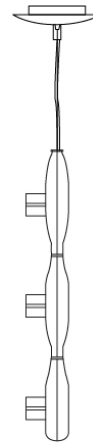

730mm 28 3/4"