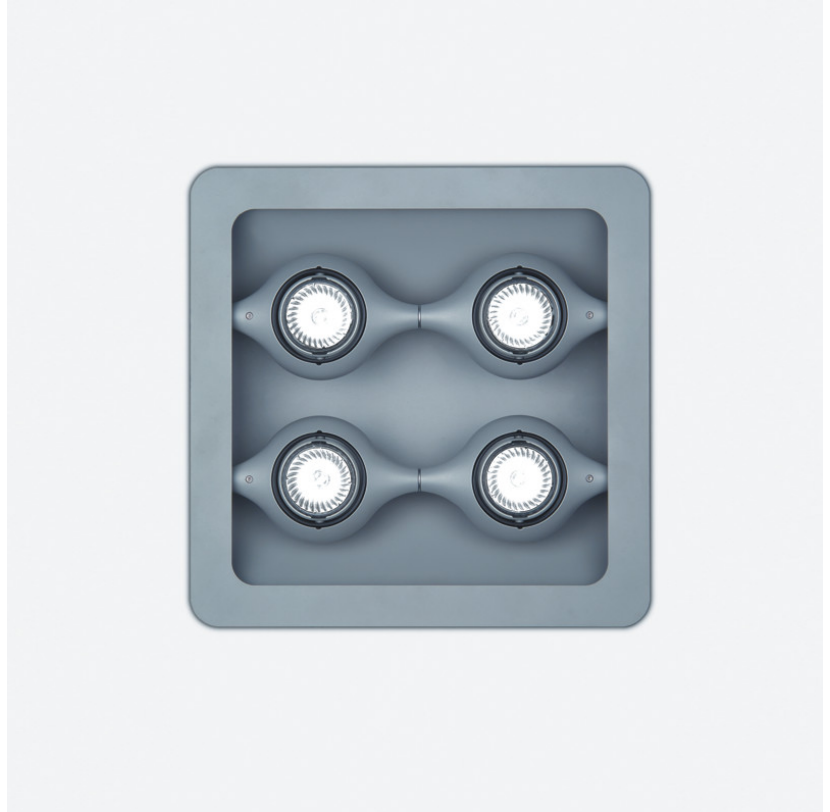

SPACE RECESSED

D96006

PROJECT	
TYPE	
NOTES	
QUANTITY	
DATE	

GENERAL

Series: Space
Brand: Milan
Division: Design
Mounting Type: Recessed
Mounting Location: Ceiling
Subcategory: Downlight

PHYSICAL

Shape: Square
Length (mm): 387
Length (in): 15 ¼
Width (mm): 387
Width (in): 15 ¼
Height (mm): 89
Height (in): 3 ½
Light Distribution: Direct
Weight (kg): 3.2
Weight (lbs): 7
Diffuser: Glass - Sold Separately
Fixture Finish: Metallic Gray
Fixture Material: Metal

ELECTRICAL

Number of Lamps: 4
Lamp Type: LED Retrofit
Lamp Shape: MR16
Bulb Included: Bulb Not Included
Total Output Wattage (W): 20
Max. Wattage Per Lamp (W): 5
Lamp Base: GU10
Housing: Non - IC rated remodel housing is for use in non - insulated areas or where insulation is at least 3
Input Voltage (V): 120

LED

OPTICAL

RATINGS AND CERTIFICATIONS

Certified By: CSA Certified to UL and CSA Standards
IP rating: IP20