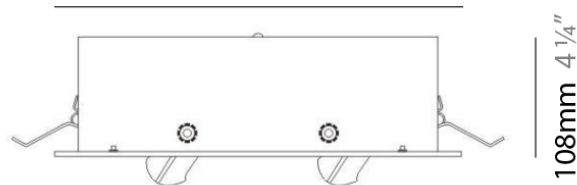

SPACE RECESSED

D96006

PROJECT	
TYPE	
NOTES	
QUANTITY	
DATE	

GENERAL

Series: Space
Brand: Milan
Division: Design
Mounting Type: Recessed
Mounting Location: Ceiling
Subcategory: Downlight

PHYSICAL

Shape: Square
Length (mm): 387
Length (in): 15 ¼
Width (mm): 387
Width (in): 15 ¼
Height (mm): 89
Height (in): 3 ½
Light Distribution: Direct
Weight (kg): 3.2
Weight (lbs): 7
Diffuser: Glass - Sold Separately
Fixture Finish: Metallic Gray
Fixture Material: Metal

ELECTRICAL

Number of Lamps: 4
Lamp Type: LED Retrofit
Lamp Shape: MR16
Bulb Included: Bulb Not Included
Total Output Wattage (W): 20
Max. Wattage Per Lamp (W): 5
Lamp Base: GU10
Housing: Non - IC rated remodel housing is for use in non - insulated areas or where insulation is at least 3
Input Voltage (V): 120

LED

OPTICAL

RATINGS AND CERTIFICATIONS

Certified By: CSA Certified to UL and CSA Standards
IP rating: IP20

387mm 15 ¼"

108mm 4 ¼"