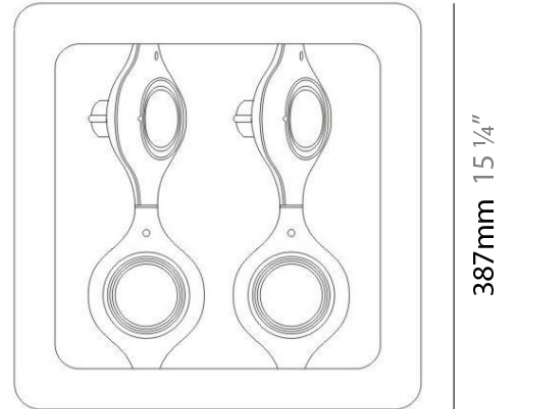

SPACE RECESSED

D96006

PROJECT	
TYPE	
NOTES	
QUANTITY	
DATE	

GENERAL

Series: Space
Brand: Milan
Division: Design
Mounting Type: Recessed
Mounting Location: Ceiling
Subcategory: Downlight

PHYSICAL

Shape: Square
Length (mm): 387
Length (in): 15 ¼
Width (mm): 387
Width (in): 15 ¼
Height (mm): 89
Height (in): 3 ½
Light Distribution: Direct
Weight (kg): 3.2
Weight (lbs): 7
Diffuser: Glass - Sold Separately
Fixture Finish: Metallic Gray
Fixture Material: Metal

ELECTRICAL

Number of Lamps: 4
Lamp Type: LED Retrofit
Lamp Shape: MR16
Bulb Included: Bulb Not Included
Total Output Wattage (W): 20
Max. Wattage Per Lamp (W): 5
Lamp Base: GU10
Housing: Non - IC rated remodel housing is for use in non - insulated areas or where insulation is at least 3
Input Voltage (V): 120

LED

OPTICAL

RATINGS AND CERTIFICATIONS

Certified By: CSA Certified to UL and CSA Standards
IP rating: IP20