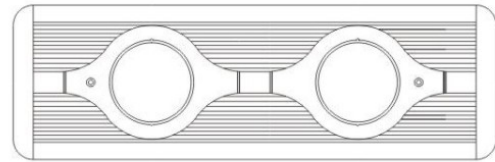

SPACE RECESSED

D96001

PROJECT	
TYPE	
NOTES	
QUANTITY	
DATE	

GENERAL

Series: Space
Brand: Milan
Division: Design
Mounting Type: Recessed
Mounting Location: Ceiling
Subcategory: Downlight

PHYSICAL

Shape: Rectangle
Length (mm): 445
Length (in): 17 1/2
Width (mm): 150
Width (in): 6
Height (mm): 89
Height (in): 3 1/2
Light Distribution: Direct
Weight (kg): 3.2
Weight (lbs): 7
Diffuser: Glass - Sold Separately
Fixture Finish: Metallic Gray
Fixture Material: Metal

ELECTRICAL

Number of Lamps: 2
Lamp Type: LED Retrofit
Lamp Shape: MR16
Bulb Included: Bulb Not Included
Total Output Wattage (W): 10
Max. Wattage Per Lamp (W): 5
Lamp Base: GU10

LED

OPTICAL

RATINGS AND CERTIFICATIONS

Certified By: CSA Certified to UL and CSA Standards
IP rating: IP20

150mm 6"