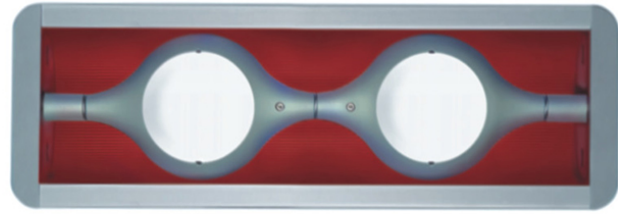

SPACE RECESSED

D96001

PROJECT	
TYPE	
NOTES	
QUANTITY	
DATE	

GENERAL

Series: Space
Brand: Milan
Division: Design
Mounting Type: Recessed
Mounting Location: Ceiling
Subcategory: Downlight

PHYSICAL

Shape: Rectangle
Length (mm): 445
Length (in): 17 1/2
Width (mm): 150
Width (in): 6
Height (mm): 89
Height (in): 3 1/2
Light Distribution: Direct
Weight (kg): 3.2
Weight (lbs): 7
Diffuser: Glass - Sold Separately
Fixture Finish: Metallic Gray
Fixture Material: Metal

ELECTRICAL

Number of Lamps: 2
Lamp Type: LED Retrofit
Lamp Shape: MR16
Bulb Included: Bulb Not Included
Total Output Wattage (W): 10
Max. Wattage Per Lamp (W): 5
Lamp Base: GU10

LED

OPTICAL

RATINGS AND CERTIFICATIONS

Certified By: CSA Certified to UL and CSA Standards
IP rating: IP20

150mm 6"