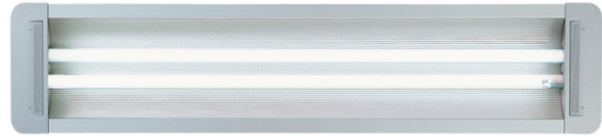

SPACE RECESSED

D96008

GENERAL

Series: Space
Brand: Milan
Division: Design
Mounting Type: Recessed
Mounting Location: Ceiling
Subcategory: Downlight

PHYSICAL

Shape: Rectangle
Length (mm): '1208
Length (in): 47 ⁹/₁₆
Width (mm): '150
Width (in): 5 ⁷/₈
Height (mm): '92
Height (in): 3 ⁵/₈
Light Distribution: Direct
Weight (kg): 2.7
Weight (lbs): 6
Diffuser: Glass - Sold Separately
Fixture Material: Metal

ELECTRICAL

Number of Lamps: 2
Lamp Type: LED Retrofit / CFL
Bulb Included: Bulb Not Included
Total Output Wattage (W): 46 / 78
Max. Wattage Per Lamp (W): 23 / 39
Lamp Base: G5
Input Voltage (V): 120

LED

OPTICAL

RATINGS AND CERTIFICATIONS

Certified By: CSA Certified to UL and CSA Standards
IP rating: IP44

PROJECT	_____
TYPE	_____
NOTES	_____
QUANTITY	_____
DATE	_____